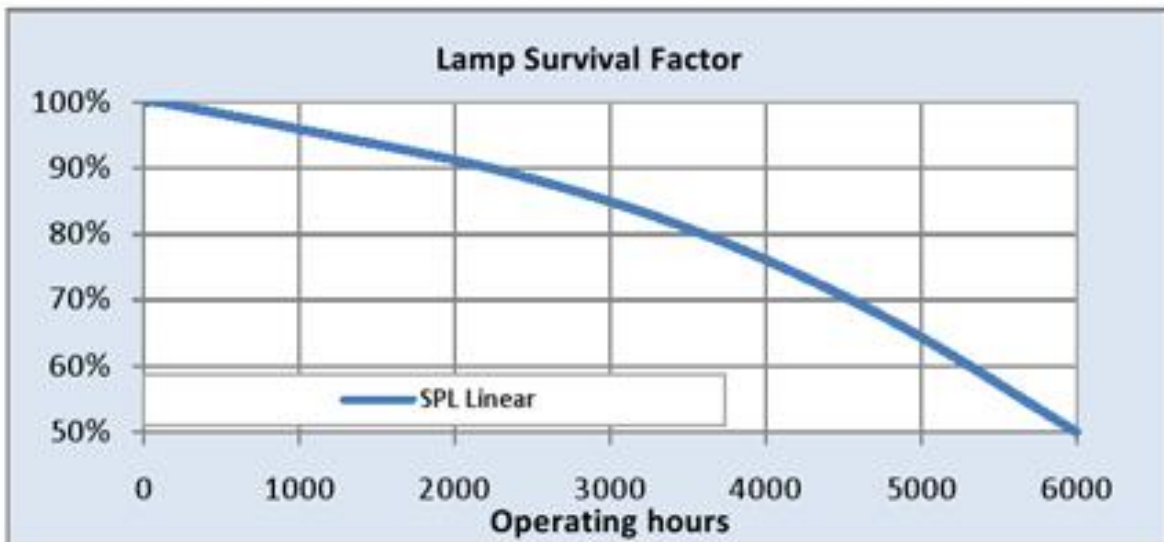

Survival data