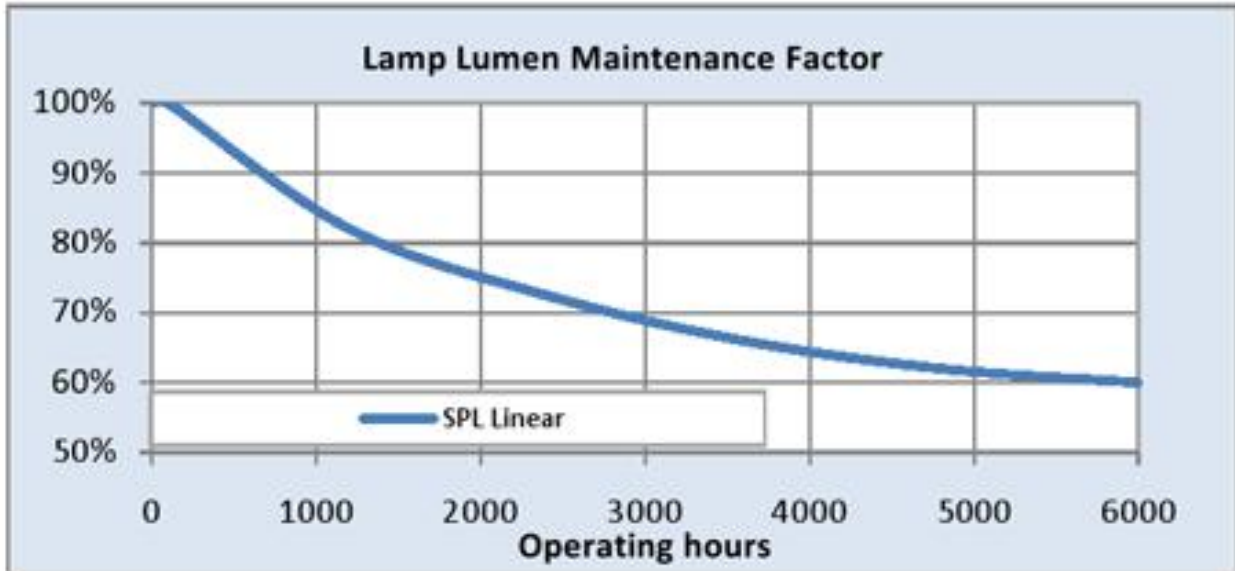

Lumen maintenance data